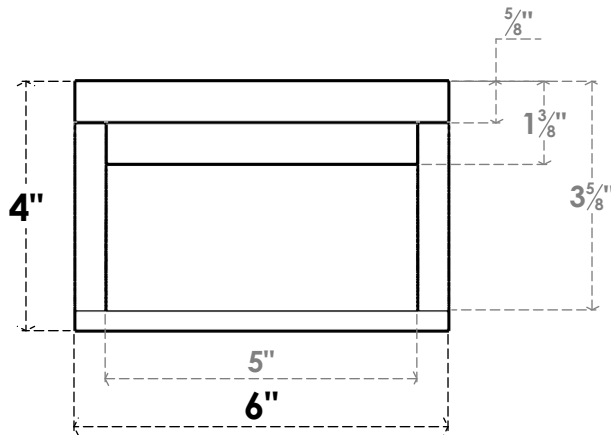

ITEM NUMBER: RFTURO060X04000X36000X004RIV00RCPR

6"W X 4"H X 36"L TIMBERTHANE ROUGH CEDAR RIVERA FAUX WOOD OPEN RAFTER TAIL, 4"L END, PRIMED TAN

SIDE PROFILE

FRONT PROFILE

ISOMETRIC

GENERATED DATE : 03/02/2023