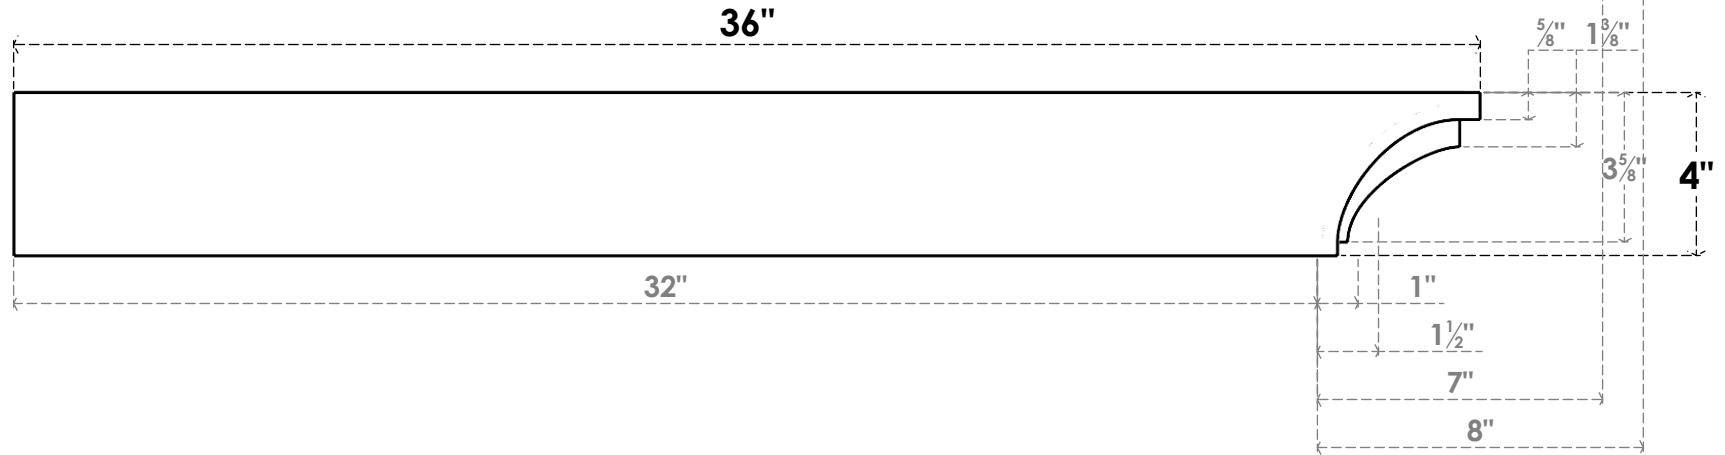

ITEM NUMBER: RFTURO060X04000X36000X004RIV00RCPR

6"W X 4"H X 36"L TIMBERTHANE ROUGH CEDAR RIVERA FAUX WOOD OPEN RAFTER TAIL, 4"L END, PRIMED TAN

SIDE PROFILE

FRONT PROFILE

ISOMETRIC

GENERATED DATE : 03/02/2023