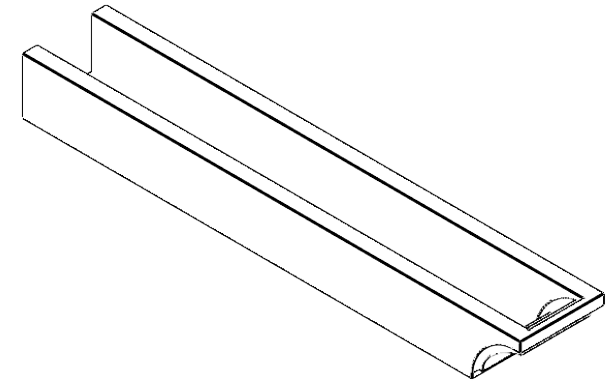

ITEM NUMBER: RFTURO060X04000X36000X004RIV00RCPR

6"W X 4"H X 36"L TIMBERTHANE ROUGH CEDAR RIVERA FAUX WOOD OPEN RAFTER TAIL, 4"L END, PRIMED TAN

SIDE PROFILE

FRONT PROFILE

ISOMETRIC

GENERATED DATE : 03/02/2023

EKENA MILLWORK
2300 WEST MAIN ST.
CLARKSVILLE, TX 75426
TOLL FREE: 866-607-0453
WWW.EKENAMILLWORK.COM

NOTES

1. INSTALLATION TO BE COMPLETED IN ACCORDANCE WITH MANUFACTURER'S SPECIFICATIONS.
2. DRAWING MAY NOT BE TO SCALE
3. THIS DRAWING IS INTENDED FOR DESIGN AND PLANNING PURPOSES ONLY.
4. ALL INFORMATION CONTAINED HEREIN WAS CURRENT AT THE TIME OF DEVELOPMENT BUT MUST BE REVIEWED AND APPROVED BY THE PRODUCT MANUFACTURER TO BE CONSIDERED ACCURATE.
5. TIMBERTHANE ARCHITECTURAL PRODUCTS ARE MADE FROM HIGH DENSITY URETHANE AND COME FACTORY PRIMED